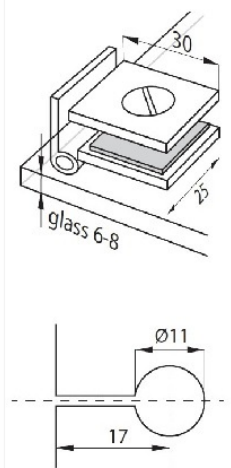

PRODUCT SHEET

Description:

Glass Door Hinge "Bosch" 25x30mm, CPL, Glass/Wood, $\varnothing$ 9mm Bore, 6-8mm Glass, 3mm Brass Material, Mounting Pl: 25x21,5mm,, 2 Screws $\varnothing$ 4X20mm PZD

Item number:

15.06.520-1

Units	Box	Carton	HS Code	Barcode
Pcs.	1	120	8302100090	
				5704866488235

SISO A/S

Mileparken 11
DK-2740 Skovlunde
Denmark
VAT: DK 24786013

Phone +45 45 830 900

www.siso.dk
siso@siso.dk

Danske Bank
Nytorv Branch
Copenhagen
SWIFT: DABADKKK

Account no.
4180 3112 112936
IBAN Account
DK7230003112112936