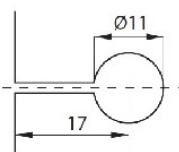

PRODUCT SHEET

Description:

Glass Door Hinge "Bosch" 25x30mm, CPL, Glass/Wood, $\varnothing$ 9mm Bore, 6-8mm Glass, 3mm Brass Material, Mounting Pl: 25x21,5mm,, 2 Screws $\varnothing$ 4X20mm PZD

Item number:

15.06.520-1

Units	Box	Carton	HS Code	Barcode
Pcs.	1	120	8302100090	
				5704866488235

SISO A/S

Mileparken 11
DK-2740 Skovlunde
Denmark
VAT: DK 24786013

Phone +45 45 830 900

www.siso.dk
siso@siso.dk

Danske Bank
Nytorv Branch
Copenhagen
SWIFT: DABADKKK

Account no.
4180 3112 112936
IBAN Account
DK7230003112112936