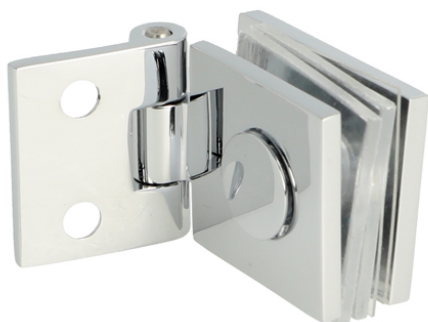

PRODUCT SHEET

Description:

Glass Door Hinge "Bosch" 25x30mm, CPL, Glass/Wood, $\varnothing$ 9mm Bore, 6-8mm Glass, 3mm Brass Material, Mounting Pl: 25x21,5mm,, 2 Screws $\varnothing$ 4X20mm PZD

Item number:

15.06.520-1

Units	Box	Carton	HS Code	Barcode
Pcs.	1	120	8302100090	
				5704866488235

SISO A/S

Mileparken 11
DK-2740 Skovlunde
Denmark
VAT: DK 24786013

Phone +45 45 830 900

www.siso.dk
siso@siso.dk

Danske Bank
Nytorv Branch
Copenhagen
SWIFT: DABADKKK

Account no.
4180 3112 112936
IBAN Account
DK7230003112112936