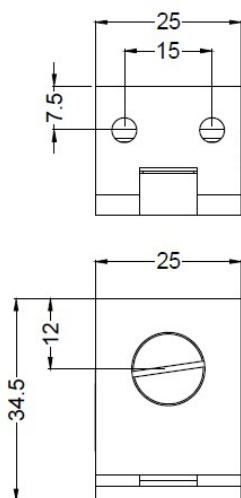

## Description:

Glass Door Hinge "Bosch" 25x30mm, CPL, Glass/Wood,  $\varnothing$ 9mm Bore, 6-8mm Glass, 3mm Brass Material, Mounting Pl: 25x21,5mm,, 2 Screws  $\varnothing$ 4X20mm PZD

## Item number:

15.06.520-1

Units	Box	Carton	HS Code	Barcode
Pcs.	1	120	8302100090	
				5704866488235