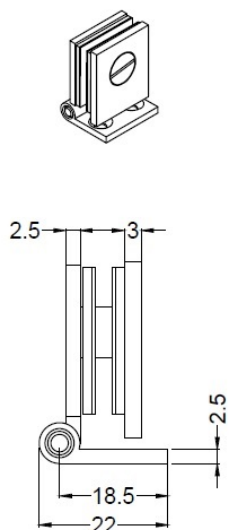

PRODUCT SHEET

Description:

Glass Door Hinge "Bosch" 25x30mm, CPL, Glass/Wood, $\varnothing$ 9mm Bore, 6-8mm Glass, 3mm Brass Material, Mounting Pl: 25x21,5mm,, 2 Screws $\varnothing$ 4X20mm PZD

Item number:

15.06.520-1

Units	Box	Carton	HS Code	Barcode
Pcs.	1	120	8302100090	
				5704866488235

SISO A/S

Mileparken 11
DK-2740 Skovlunde
Denmark
VAT: DK 24786013

Phone +45 45 830 900

www.siso.dk
siso@siso.dk

Danske Bank
Nytorv Branch
Copenhagen
SWIFT: DABADKKK

Account no.
4180 3112 112936
IBAN Account
DK7230003112112936